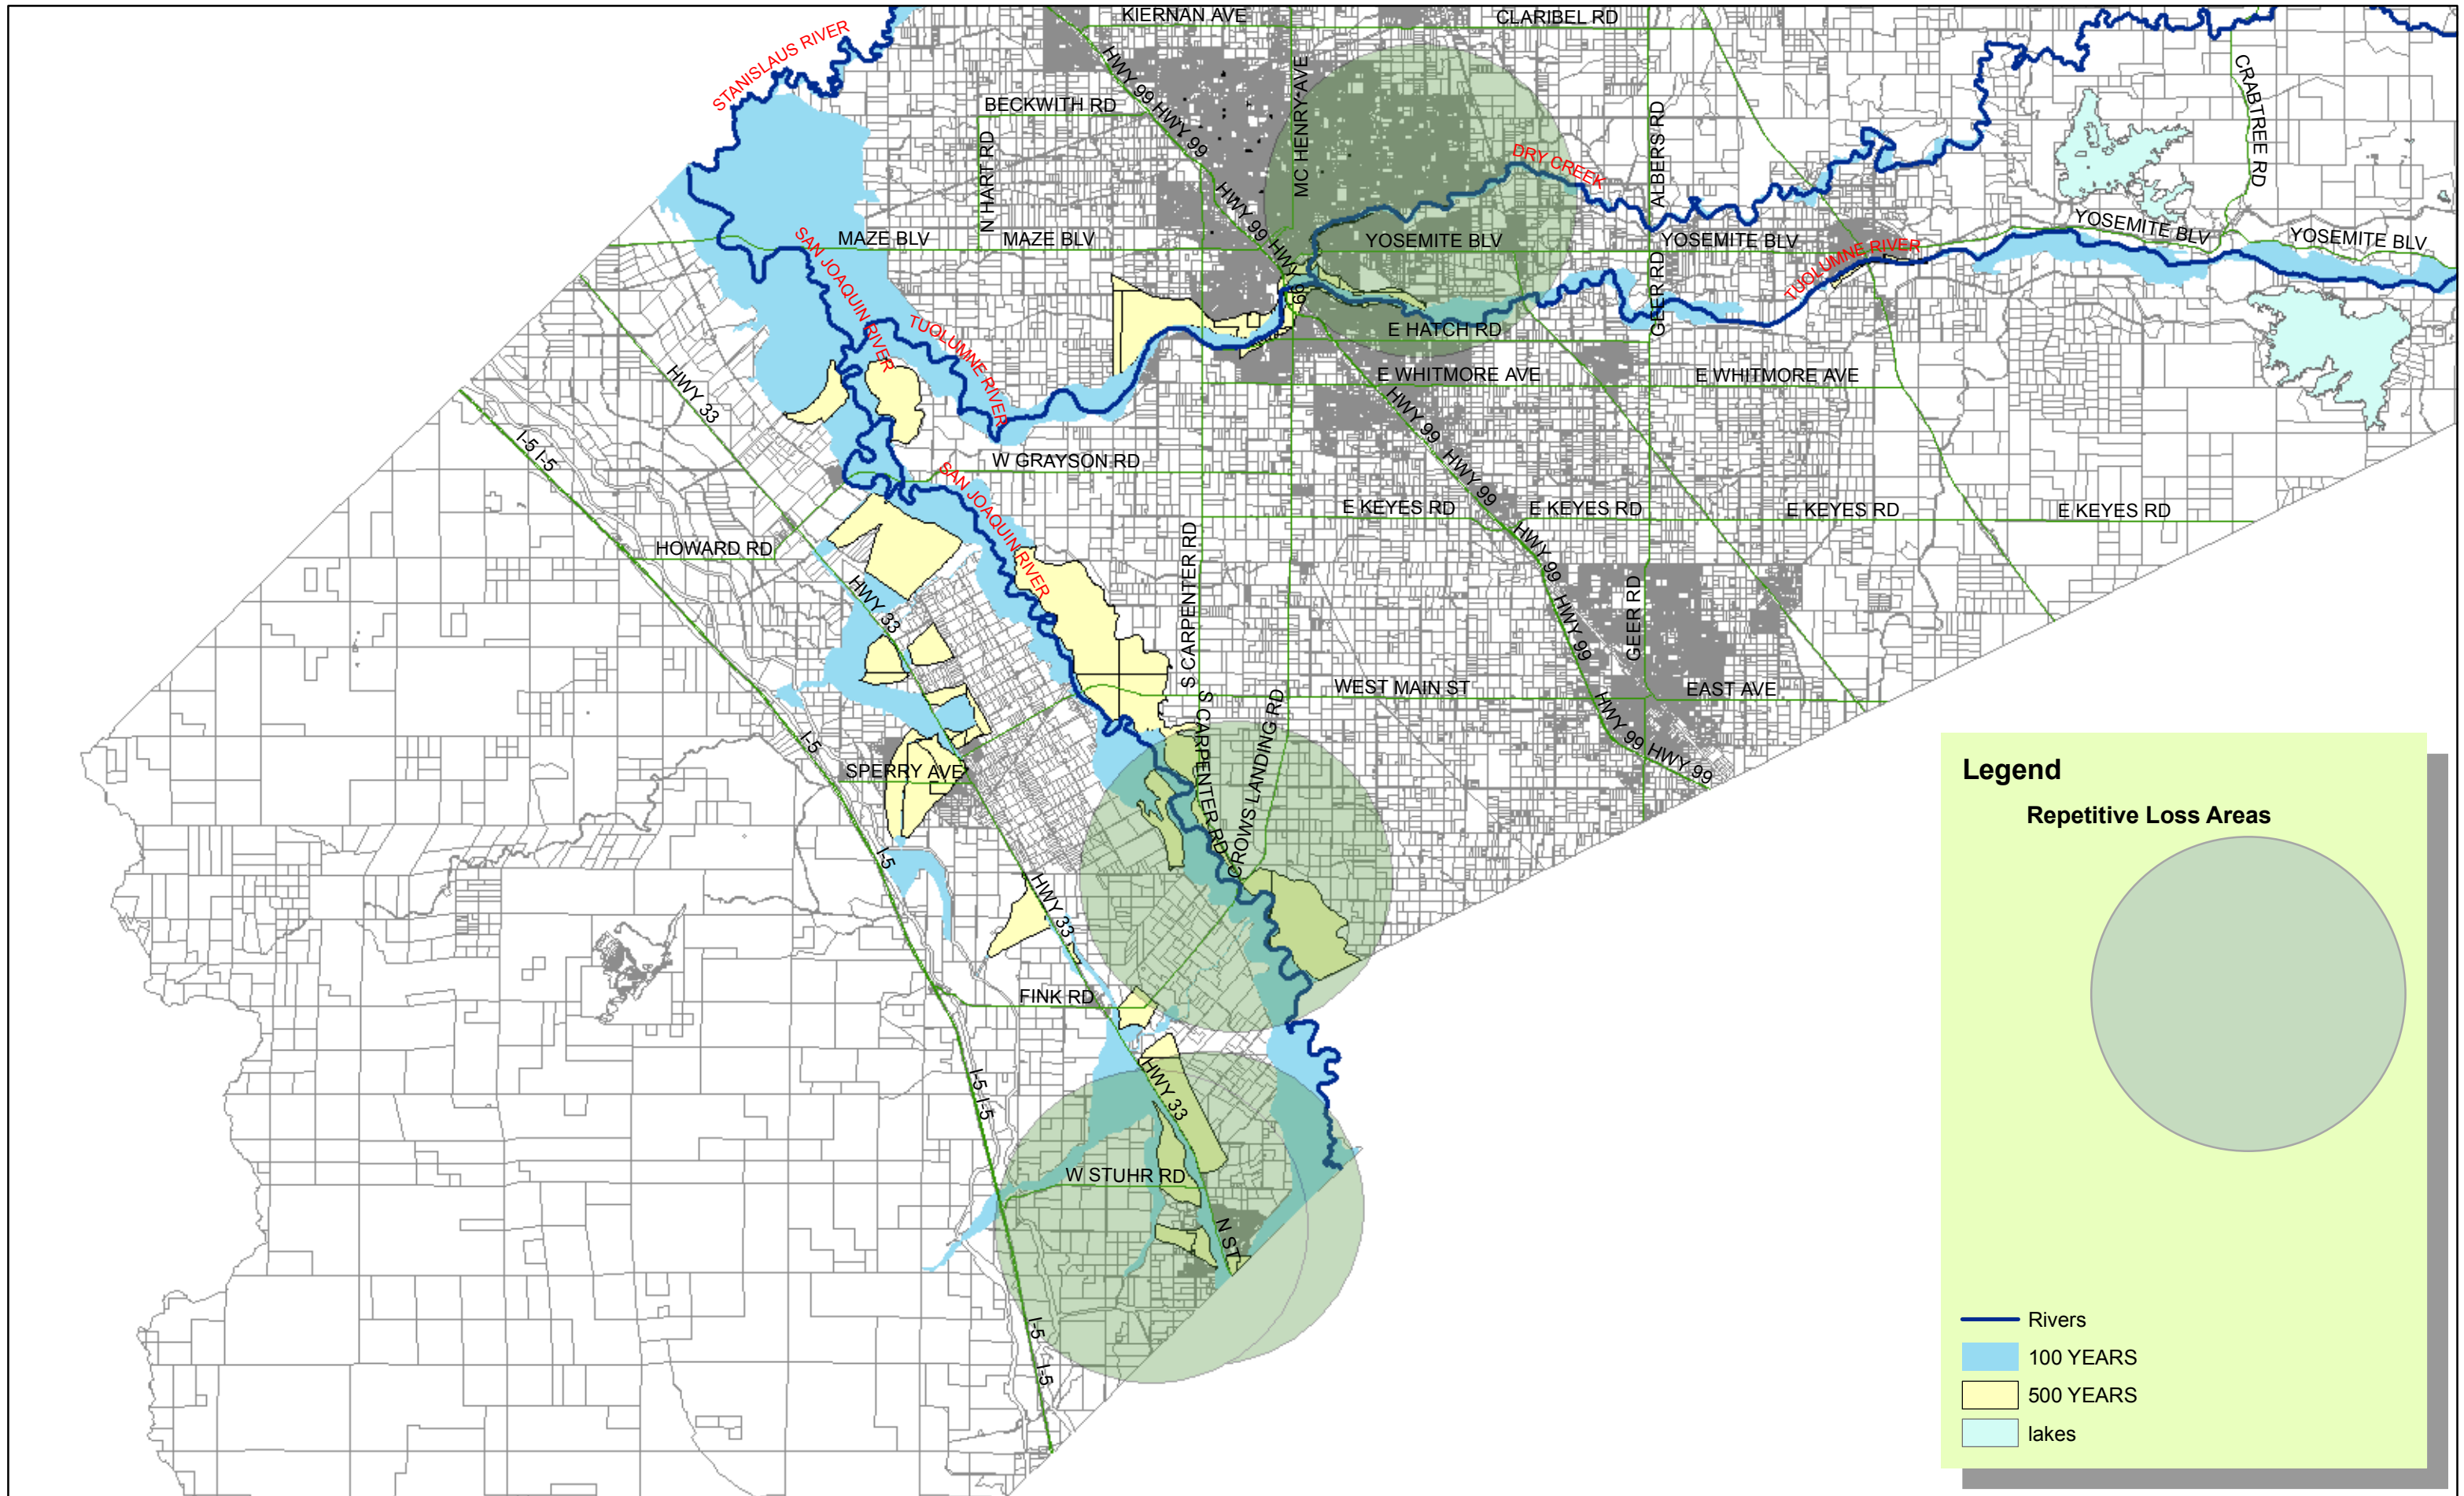

# Repetitive Loss Areas

**Legend**

**Repetitive Loss Areas**

- Rivers
- 100 YEARS
- 500 YEARS
- lakes